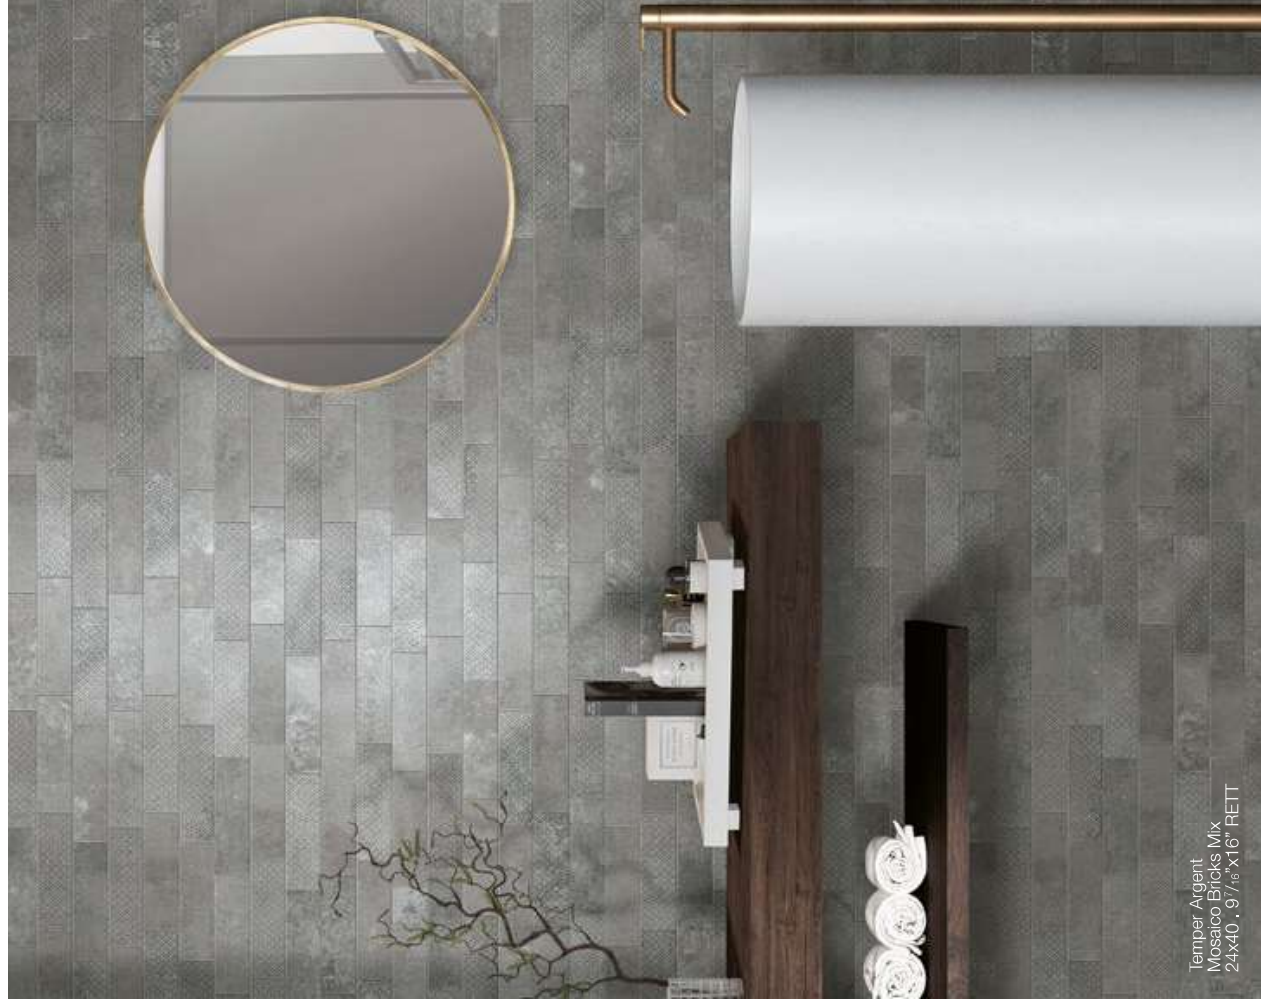

temper

Temper Argent
120x120 , 48" x48" RETT - 60x120 , 24" x48" RETT
Bamboo Silver (base Argent) comp 2 pz
120x120 , 48" x48" RETT

temper

Temper Argent,
80x160, 32"x72", RETT

Bamboo Silver (base Argent) comp 2 pz
120x120, 48"x48", RETT