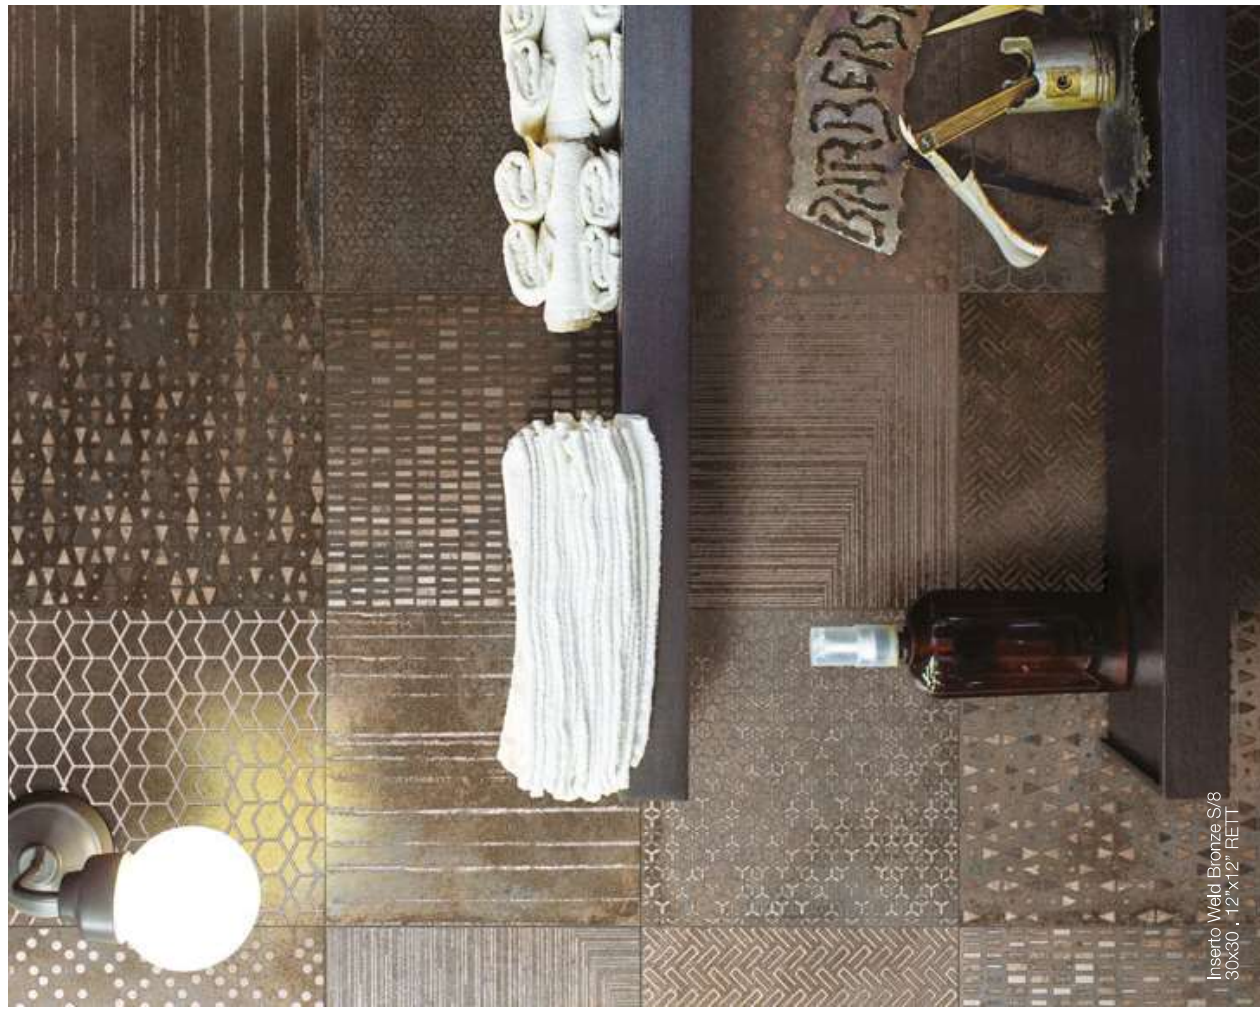

Temper Coal
100x100 , 40"x40" REIT

temper

Temper Rust
60x120 . 24"x48" REIT
Scratch 30x120 . 12"x48" REIT

temper

Temper Rust
60x120 , 24"x48" REIT
Scratch 30x120 , 12"x48" REIT

Inserto Weld Bronze S/8
30x30 , 12"x12" REIT