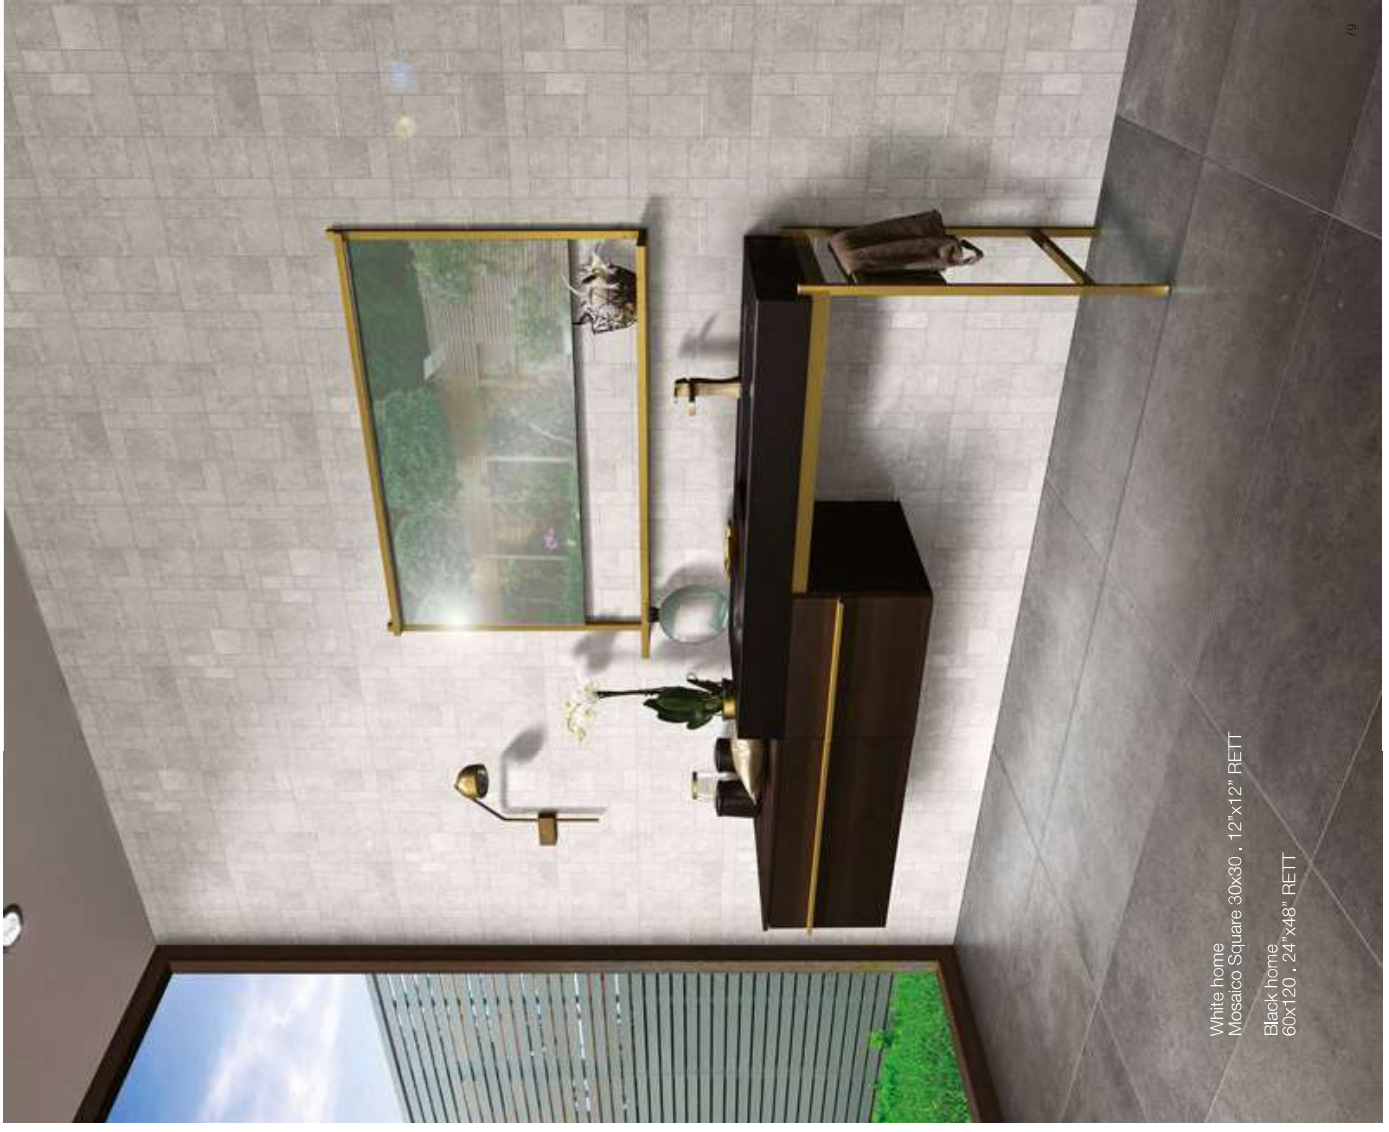

square

White home
60x120 , 24"x48" RETT
Square Mix 60x60 , 24"x24" RETT
Black in
100x100 , 40"x40" RETT

square

Grey in
120x120 . 48"x48" RETT

White home
Mosaico Square 30x30 . 12"x12" RETT

Black home
60x120 . 24"x48" RETT