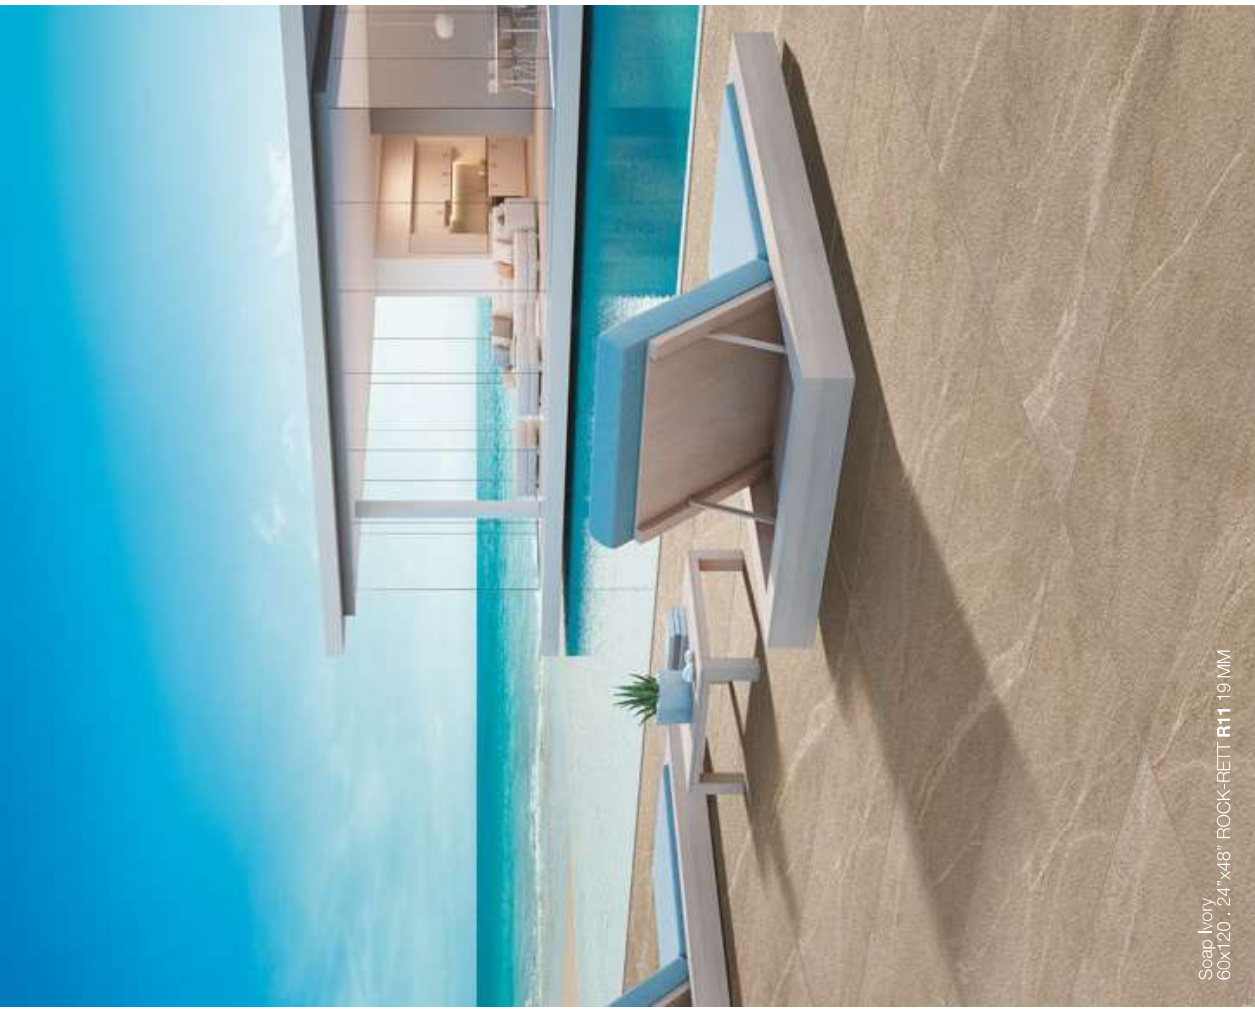

Scap Coffee
60x120, 24"x48" RETT
Mosaico Scap Mix
30x42, 12"x16^{9/16}" RETT

Soap White
100x100 , 40"x40" RETT

**soap
stone**

Soap White
30x60 , 12"x24" RETT

**soap
stone**

Soap Ivory
100x100 - 40"x40" RETT