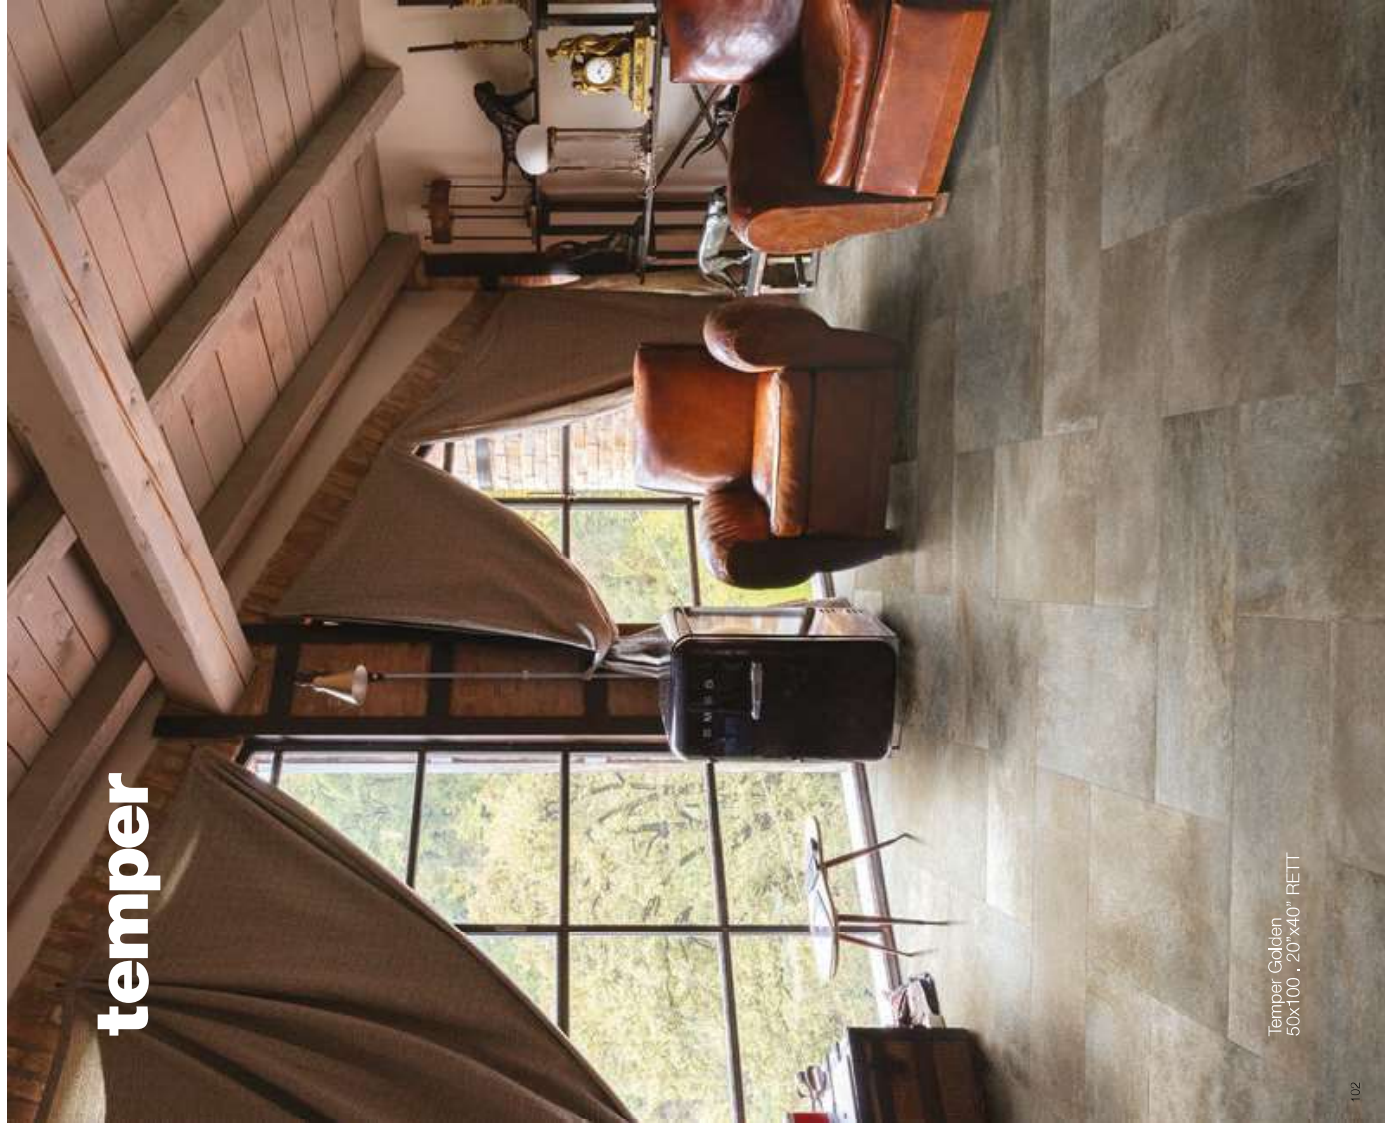

temper

Temper Golden
50x100 . 20"x40" RETT